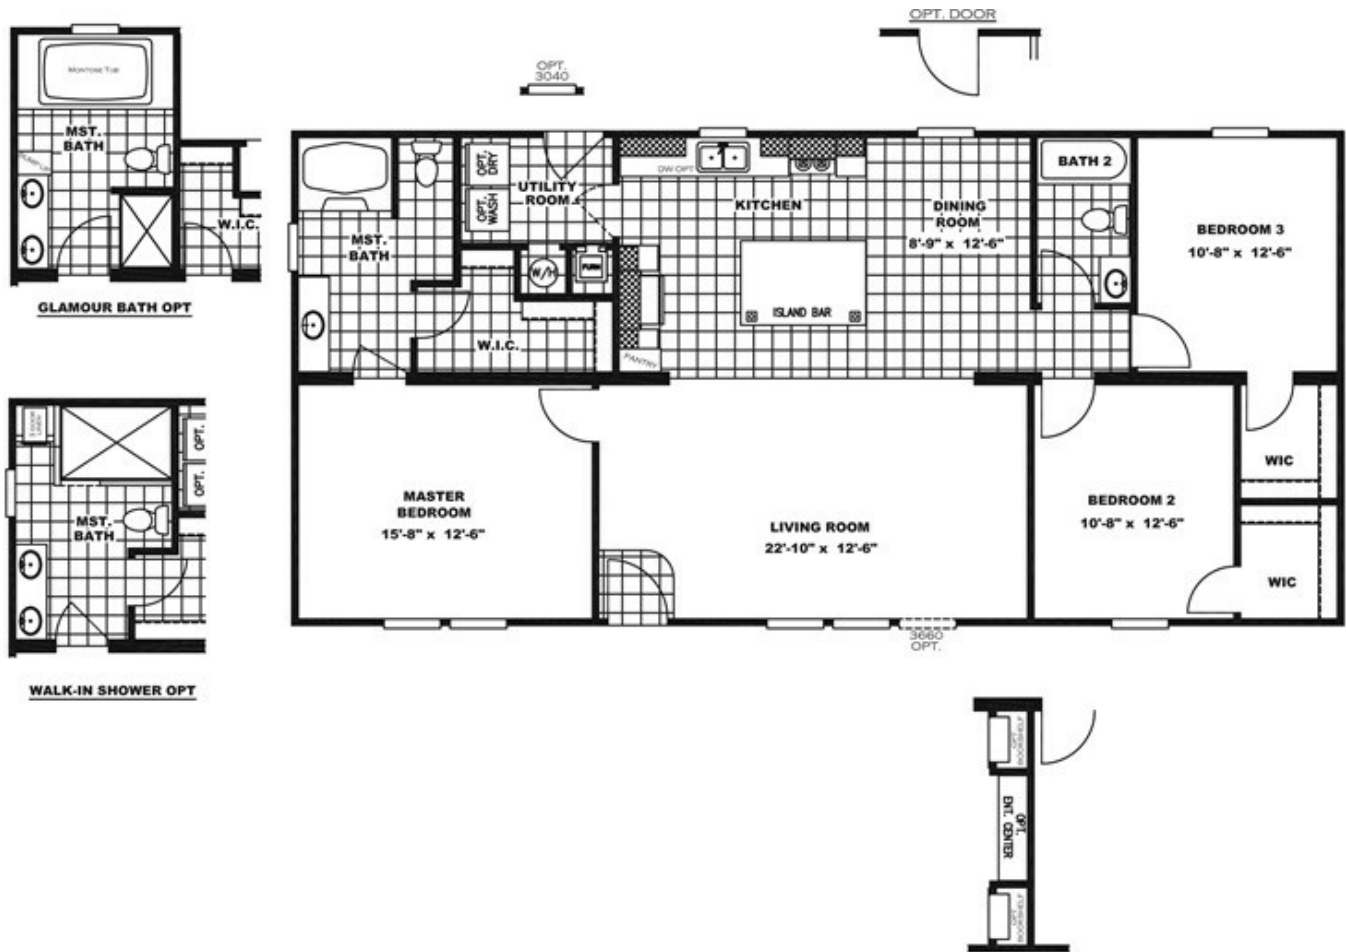

POWER PLAY 56 Model number: 25SPL28563BH

3 beds • 2 baths • 1568 sq.ft. • 28' width • 56' depth

Our home building facilities invest in continuous product and process improvements. Plans, dimensions, features, materials, specifications and availability are subject to change without notice or obligation. Renderings and floor plans are representative likenesses of our homes and may differ from the actual homes. We invite you to tour a Home Center near you and inspect the highest value in quality housing available or call (740) 663-5585 to speak with a Home Consultant. Copyright 2017, CMH. All rights reserved.