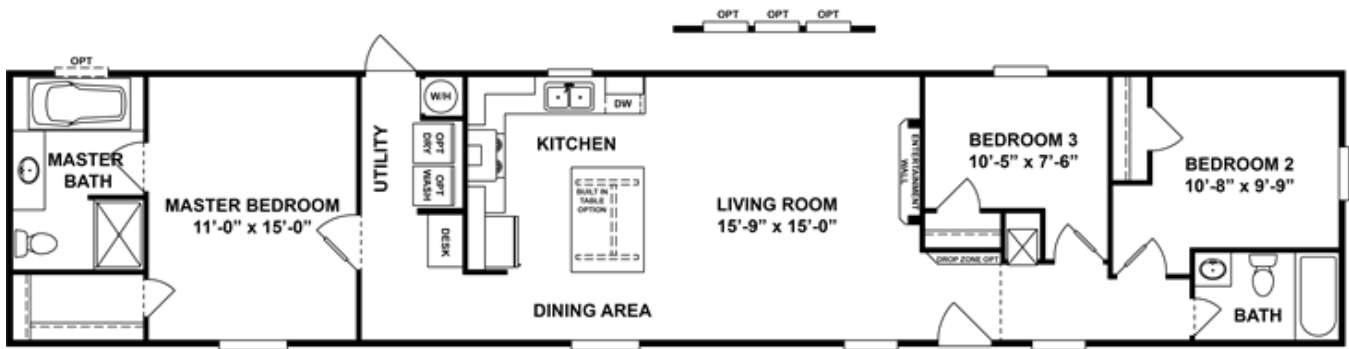

DAVENPORT 16763D

DAVENPORT 16763D

Floor plan number: CLM100845TN

3 beds • 2 baths • 1216 sq.ft. • 16' width • 76' depth

OPTIONAL
48" SHOWER BATH

2 BEDROOM OPTION

Our home building facilities invest in continuous product and process improvements. Plans, dimensions, features, materials, specifications and availability are subject to change without notice or obligation. Renderings and floor plans are representative likenesses of our homes and may differ from the actual homes. We invite you to tour a Home Center near you and inspect the highest value in quality housing available or call (740) 663-5585 to speak with a Home Consultant. Copyright 2017, CMH. All rights reserved.